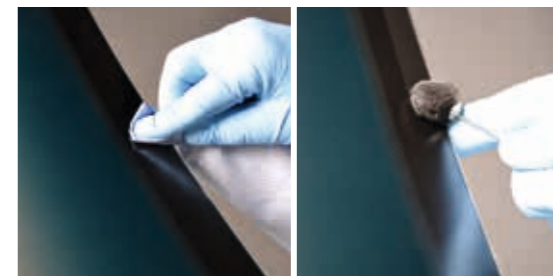

Art. No.: 01069409

Replacement of the pre-assembled roll set

1.

Clean and primer silk print area.

2.

Turn the lever to open the profile applicator.

3.

Slowly remove the protective film from the profile and carefully position over the guide rolls.

4.

Position the profile applicator on the glass edge and carefully adjust the profile.

5.

Push the lever up to achieve the correct pressure. Make sure the profile is positioned accurately in the guide rolls.